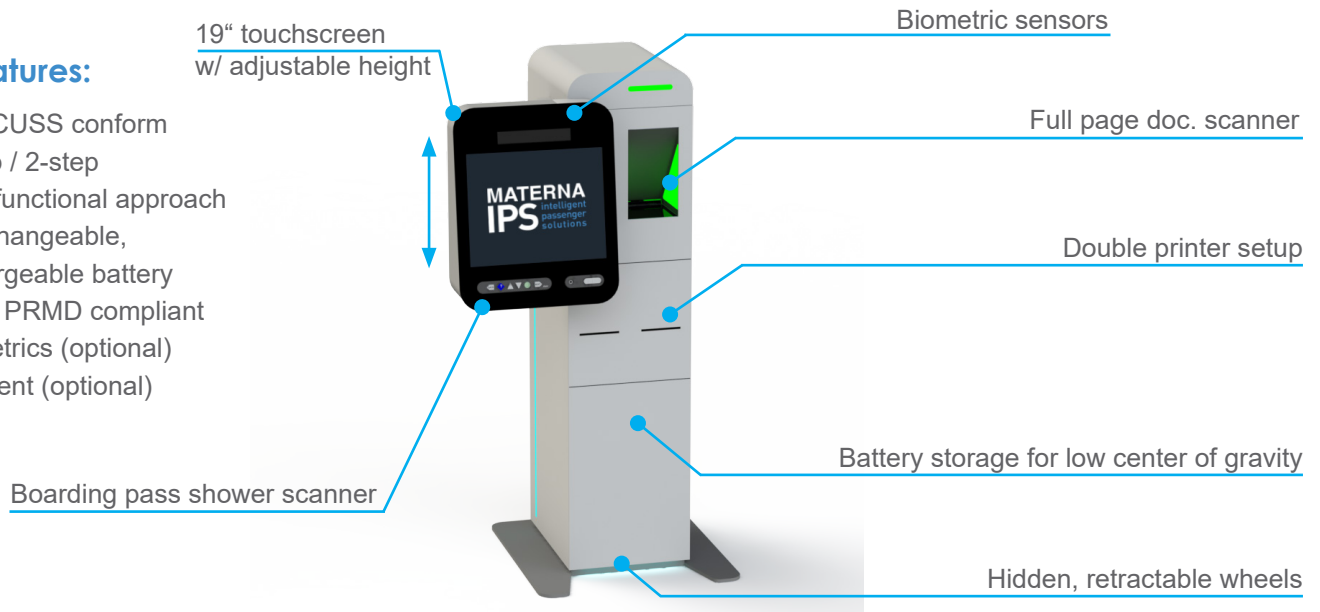

Your benefits:

- ✓ Extrem. versatile due to multi-functional approach
- ✓ Placeable at any location in the airport
- ✓ Up to 24hrs runtime on one battery charge depending on configuration
- ✓ Automated ID checks (e.g. face, passport, driver's license)

Touchless.Connect:

- Kiosk control via passenger's smartphone
- Web browser based, no extra app needed
- Suitable for Android, IOS & other OS
- Remote installation
- No HW modifications or recertification to SBD's